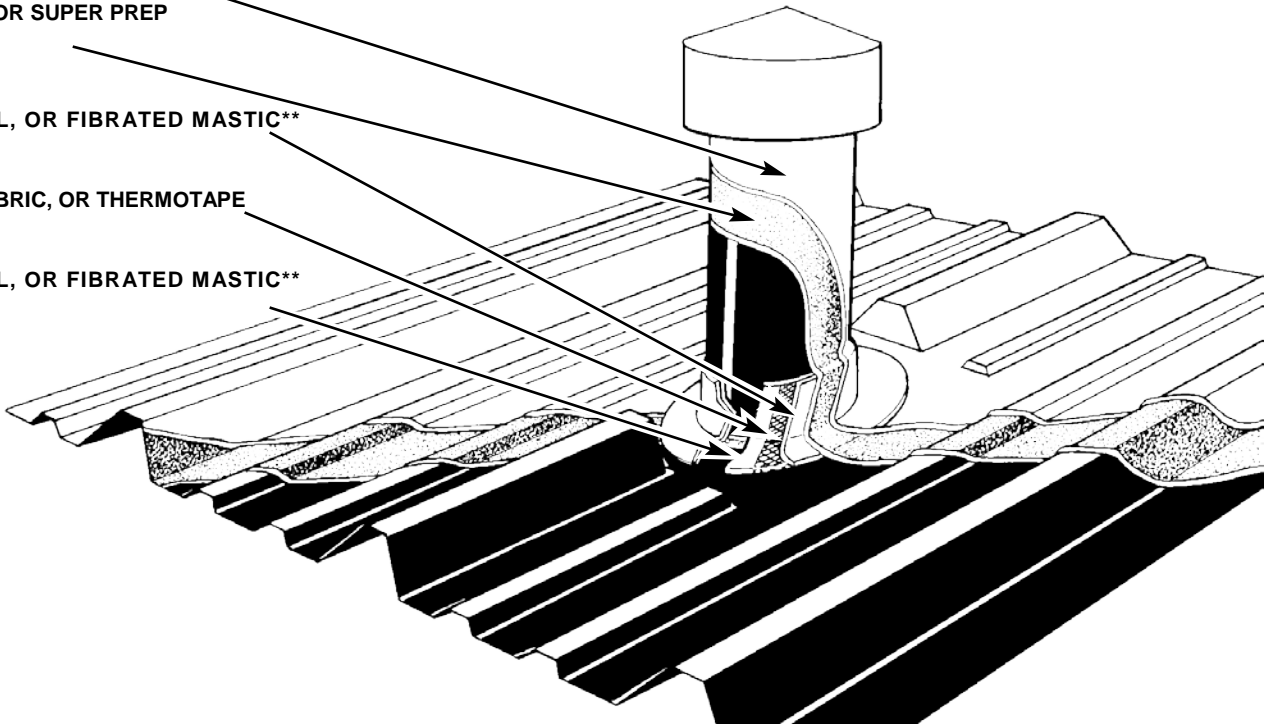

Cool Roofs

Since 1948

Eco-friendly, Sustainable Building Restoration Specialists

VTR/PENETRATION DETAIL

SEBS REFLECTIVE OR SUPER PREP

SEBS REFLECTIVE OR SUPER PREP

SEBS, WET SEAL, OR FIBRATED MASTIC

6" SB 075 FABRIC, OR THERMOTAPE

SEBS, WET SEAL, OR FIBRATED MASTIC

NOT TO SPECIFIC SCALE

****INDICATES THIS PRODUCT MUST BE APPLIED OVER A CLEAN/PREPARED SUBSTRATE PER SYSTEM GUIDE SPECIFICATIONS****